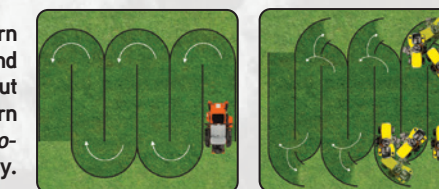

MOW IN A SINGLE PASS

When you get to the end of your yard and have to turn around and come back, you literally can spin 180° and come straight back without having to back up and cut the strips of grass you would miss when making the turn with a lawn tractor. When all things are equal, a *Zero-Turn* will allow you to cut your lawn more efficiently.

Zero-Turn mowing pattern Tractor mowing pattern