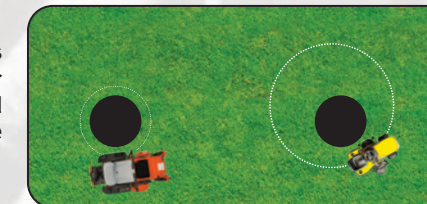

## MANEUVER AROUND OBSTACLES

The maneuverability of *Zero-Turn* allows you to easily mow around trees, flower beds and other obstacles in your yard easier than with a steering wheel vehicle such as a riding lawn tractor.