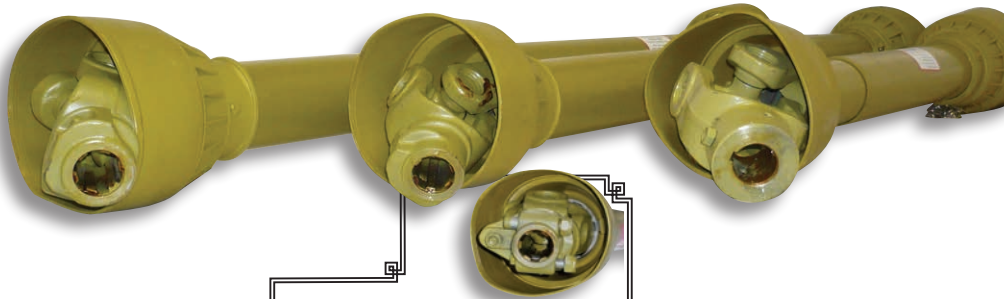

PTO Shafts

MTPTORACK

MT106121FT07T07
Standard PTO

MT105121FTB207T07
Inversed snowblower PTO

MT106072FSBT1658
Snowblower PTO

NEW DEALER
**Buy 8 (eight) PTO shafts
and get a free rack.**

Series	Number	Description
1	MT101121FT07T07	
2	MT102121FT07T07	
4	MT104061FT07T07	
4	MT104121FT07T07	Standard PTO Shaft with 2, 1-3/8" yokes, 6 splines each side, 48" long (center to center cross kit). * Model MT104061FT07T07 = 24" long *
5	MT105121FT07T07	
6	MT106121FT07T07	
8	MT108121FT07T07	
4	MT104075FT07SB207	
5	MT105075FT07SB207	
6	MT106072FSBT1658 *	
6	MT106072FT07SB207	Snowblower PTO shaft with safety bolt, 28", 29.5" or 30" long (center to center cross kit), bolted locked yoke for gear box. Two 6 splines yokes on 4, 5 and 6 series models. Six splines yoke and 20 splines yoke (1 3/4") on 8 and 10 series models.
8	MT108076FSBT2658 *	
8	MT108076FT07SB207 **	
8	MT108076FT07SB210	
10	MT100076FT07SB210 ***	
5	MT105121FTB207T07	Inversed snowblower PTO, 48" long (center to center cross kit). Tractor yoke: 1-3/8", 6 splines with shear bolt. Implement yoke: 1-3/8", 6 splines, quick disconnect (Q.D.)
	MTPTORACK	Rack for 8 (eight) PTO shafts

*With 1-1/2" yoke round bore. See picture.
 **With two 6 splines yokes.
 ***With star tubes.

Prices are subject to change without notice. Models may differ slightly from the picture.

To order
English
Français
Fax